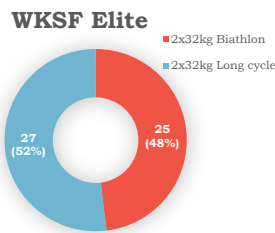

2019 WORLD CHAMPIONSHIP (Ireland)

FEMALES		221
ELITE	53	Amateur 83
2x20kg LC	19	2x16kg LC
2x20kg Biathlon	12	2x16kg Biathlon
24kg LC	8	16kg LC
24kg snatch	14	16kg snatch
2x24kg long cycle	7	
		veteran 85
Total (events)		35-44
2x long cycle	51	2x16kg biathlon
2x Biathlon	37	16kg snatch
long cycle	68	2x16kg long cycle
snatch	65	16kg Long cycle
		45-54
Total (lifters)	223	27
Elite	53	2x16kg biathlon
Amateur	83	16kg snatch
Veteran	85	2x16kg long cycle
Junior	2	16kg long cycle
		55-64
Total (lifters)	397	18
Female	223	2x12kg biathlon
Male	174	12kg snatch
		2x12kg long cycle
		12kg long cycle
		65+
		10
		2x8kg biathlon
		8kg snatch
		2x8kg long cycle
		8kg long cycle
		4
		totals (events)
		2x long cycle
		12
		2x Biathlon
		13
		long cycle
		29
		snatch
		31
		Junior 2
		<15
		2x12kg long cycle
		1
		Student
		16kg snatch
		1

MALES		147
ELITE	52	Amateur 68
2x32kg Biathlon	25	2x24kg Biathlon
2x32kg Long cycle	27	2x24kg long cycle
		24kg snatch
		19
Total (lifters)	174	veteran 52
Elite	52	40-49
Amateur	68	27
Veteran	52	2x24kg Biathlon
Junior	2	6
		2x24kg long cycle
		21
		50-59
		18
		2x24kg Biathlon
		11
		2x24kg Long cycle
		7
		60-69
		7
		2x16kg Biathlon
		4
		2x16kg long cycle
		3
		70-75
		0
		2x12kg Biathlon
		0
		2x12kg long cycle
		0
		Totals (events)
		biathlon
		21
		long cycle
		31
		Junior 2
		<15
		1
		2x16kg Biathlon
		1
		2x16kg Long cycle
		1
		<18
		1
		2x24kg Biathlon
		0
		2x24kg Long cycle
		1
		<23
		0
		2x32kg Biathlon
		2x32kg Long cycle
		0
		Totals (events)
		biathlon
		0
		long cycle
		2

WKSF Male lifters 2019

WKSF Female lifters 2019