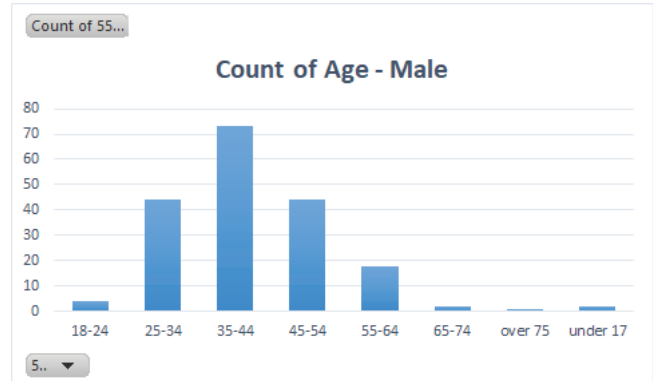

KETTLEBELL SPORT SURVEY RESULTS

Online survey, took place over the course of dec 2017 & Jan 2018. 392 participants.

Not restricted to International Federation/Organisatin results (participants in survey were male & female, all levels, that compete and/or train in Kettlebell Sport)