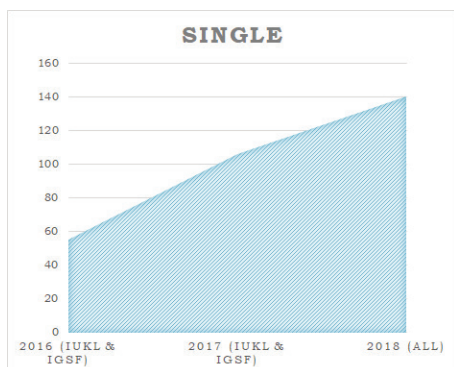

totals (events)	
16kg LC	27
16kg snatch	?

EUROS 2016 (PORTUGAL)

Results - Female

TOTAL	0	0	8	0	0
	2x16kg LC	16kg LC	16kg snatch	16kg jerl	2x16kg jer
		?	225		
			141		
			211		
			153		
			245		
			172		
Ave		191			
Range		104			

totals (events)	
16kg LC	?
16kg snatch	8

*16kg Long cycle available but results not found

PRE 2016 ONLY SNATCH 16kg

INTERNATIONAL COMPETITION RESULTS - Single & Double Long Cycle

* based on stats/results available as of 30th April 2019

Number of Entrants	Single	Double
2016 (IUKL & IGSF)	55	13
2017 (IUKL & IGSF)	106	34
2018 (ALL)	140	105
2019 (wksf Only)	51	68

Results on 16kg (Single & Double)

Competition	Single Bell - Ave.	Highest	No. Over 120	Double bell - Ave.	Highest	over 100
2016 -IGSF	127	157	18			
2016 -IUKL Trials	113	123	1	56	96	0
2016 -IUKL Worlds	116	133	3	67	68	0
2017 - IGSF - Euros	114	146	7			
2017 - IGSF - Worlds	116	150	10	88	116	3
2017 -IUKL Euros	126	147	11			
2017 -IUKL Worlds	122	152	18	70	109	1
2018 - IGSF - Euros						
2018 - IGSF - Worlds						
2018 -IUKL Euros	97	135	3	70	112	1
2018 -IUKL Worlds	113	136	15	71	116	2
2018 - WKSF Euros	95	120	1	68	102	1
2018 - WKSF Worlds	115	134	12	75	101	1