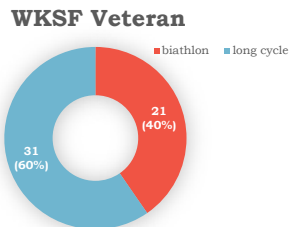

WKSF Male lifters 2019