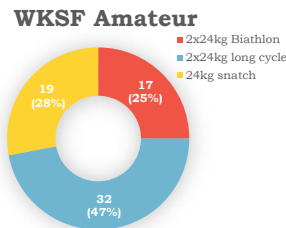

2019 WORLD CHAMPIONSHIP (Ireland)

FEMALES		221
ELITE	53	Amateur 83
2x20kg LC	19	2x16kg LC
2x20kg Biathlon	12	2x16kg Biathlon
24kg LC	8	16kg LC
24kg snatch	14	16kg snatch
2x24kg long cycle	7	
		veteran 85
Total (events)		35-44
2x long cycle	51	2x16kg biathlon
2x Biathlon	37	16kg snatch
long cycle	68	2x16kg long cycle
snatch	65	16kg Long cycle
		45-54
Total (lifters)	223	27
Elite	53	2x16kg biathlon
Amateur	83	16kg snatch
Veteran	85	2x16kg long cycle
Junior	2	16kg long cycle
		55-64
Total (lifters)	397	18
Female	223	2x12kg biathlon
Male	174	12kg snatch
		2x12kg long cycle
		12kg long cycle
		65+
		10
		2x8kg biathlon
		8kg snatch
		2x8kg long cycle
		8kg long cycle
		4
		totals (events)
		2x long cycle
		12
		2x Biathlon
		13
		long cycle
		29
		snatch
		31
		Junior 2
		<15
		2x12kg long cycle
		1
		Student
		16kg snatch
		1

MALES		147
ELITE	52	Amateur 68
2x32kg Biathlon	25	2x24kg Biathlon
2x32kg Long cycle	27	2x24kg long cycle
		24kg snatch
		19
Total (lifters)	174	veteran 52
Elite	52	40-49
Amateur	68	27
Veteran	52	2x24kg Biathlon
Junior	2	6
		2x24kg long cycle
		21
		50-59
		18
		2x24kg Biathlon
		11
		2x24kg Long cycle
		7
		60-69
		7
		2x16kg Biathlon
		4
		2x16kg long cycle
		3
		70-75
		0
		2x12kg Biathlon
		0
		2x12kg long cycle
		0
		Totals (events)
		biathlon
		21
		long cycle
		31
		Junior 2
		<15
		1
		2x16kg Biathlon
		1
		2x16kg Long cycle
		1
		<18
		1
		2x24kg Biathlon
		0
		2x24kg Long cycle
		1
		<23
		0
		2x32kg Biathlon
		2x32kg Long cycle
		0
		Totals (events)
		biathlon
		0
		long cycle
		2

WKSF Male lifters 2019

WKSF Female lifters 2019