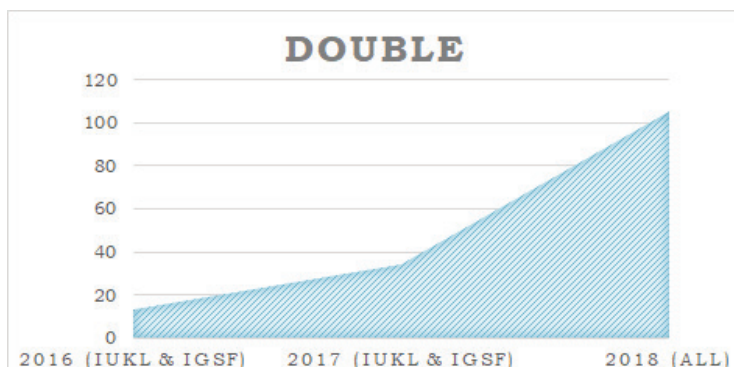

totals (events)	
16kg LC	27
16kg snatch	?

EUROS 2016 (PORTUGAL)

Results - Female

TOTAL	0	0	8	0	0
	2x16kg LC	16kg LC	16kg snatch	16kg jerl	2x16kg jer
		?	225		
			141		
			211		
			153		
			245		
			172		
Ave		191			
Range		104			

totals (events)	
16kg LC	?
16kg snatch	8

*16kg Long cycle available but results not found

PRE 2016 ONLY SNATCH 16kg

INTERNATIONAL COMPETITION RESULTS - Single & Double Long Cycle

* based on stats/results available as of 30th April 2019

Number of Entrants	Single	Double
2016 (IUKL & IGSF)	55	13
2017 (IUKL & IGSF)	106	34
2018 (ALL)	140	105
2019 (wksf Only)	51	68

Results on 16kg (Single & Double)

Competition	Single Bell - Ave.	Highest	No. Over 120	Double bell - Ave.	Highest	over 100
2016 -IGSF	127	157	18			
2016 -IUKL Trials	113	123	1	56	96	0
2016 -IUKL Worlds	116	133	3	67	68	0
2017 - IGSF - Euros	114	146	7			
2017 - IGSF - Worlds	116	150	10	88	116	3
2017 -IUKL Euros	126	147	11			
2017 -IUKL Worlds	122	152	18	70	109	1
2018 - IGSF - Euros						
2018 - IGSF - Worlds						
2018 -IUKL Euros	97	135	3	70	112	1
2018 -IUKL Worlds	113	136	15	71	116	2
2018 - WKSF Euros	95	120	1	68	102	1
2018 - WKSF Worlds	115	134	12	75	101	1

Results on 20kg (Single & Double)

Competition	Single Bell - Ave.	Highest	No. Over 100	Double bell - Ave.	Highest	over 80
2016 -IUKL Trials	113	129	4	59	68	0
2016 -IUKL Worlds	101	123	3	53	53	0
2017 -IUKL Euros						
2017 -IUKL Worlds						
2018 -IUKL Euros	90	108	1			
2018 -IUKL Worlds	104	121	3	64	70	0
2018 - WKSF Euros				72	83	2
2018 - WKSF Worlds				65	79	0