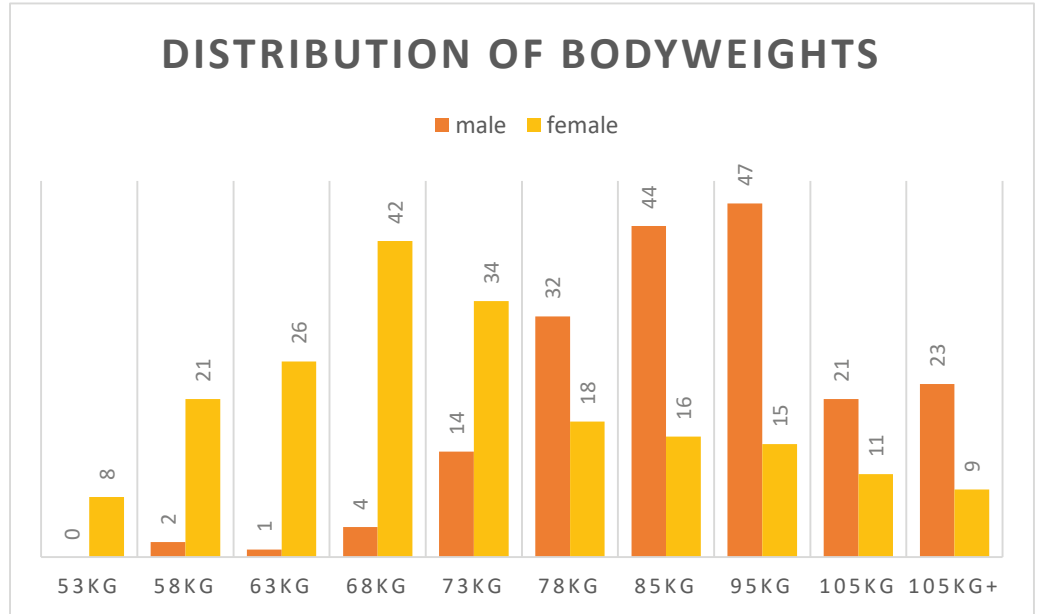

KETTLEBELL SPORT SURVEY RESULTS

Online survey, took place over the course of dec 2017 & Jan 2018. 392 participants.

Not restricted to International Federation/Organisatin results (participants in survey were male & female, all levels, that compete and/or train in Kettlebell Sport)