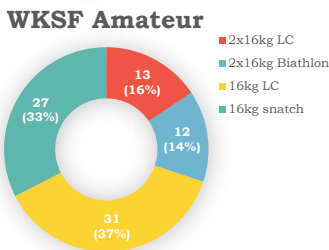

WKSF Female Events 2018

WKSF Male Events 2018

WKSF Female Lifters 2018

WKSF Female / Male Lifters 2018

WKSF Male Lifters 2018

2019 WORLD CHAMPIONSHIP (Ireland)

FEMALES		221
ELITE	53	Amateur 83
2x20kg LC	19	2x16kg LC
2x20kg Biathlon	12	2x16kg Biathlon
24kg LC	8	16kg LC
24kg snatch	14	16kg snatch
2x24kg long cycle	7	
		veteran 85
Total (events)		35-44
2x long cycle	51	2x16kg biathlon
2x Biathlon	37	16kg snatch
long cycle	68	2x16kg long cycle
snatch	65	16kg Long cycle
		45-54
Total (lifters)	223	27
Elite	53	2x16kg biathlon
Amateur	83	16kg snatch
Veteran	85	2x16kg long cycle
Junior	2	16kg long cycle
		55-64
Total (lifters)	397	18
Female	223	2x12kg biathlon
Male	174	12kg snatch
		2x12kg long cycle
		12kg long cycle
		65+
		10
		2x8kg biathlon
		8kg snatch
		2x8kg long cycle
		8kg long cycle
		4
		totals (events)
		2x long cycle
		12
		2x Biathlon
		13
		long cycle
		29
		snatch
		31
		Junior 2
		<15
		2x12kg long cycle
		1
		Student
		16kg snatch
		1

MALES		147
ELITE	52	Amateur 68
2x32kg Biathlon	25	2x24kg Biathlon
2x32kg Long cycle	27	2x24kg long cycle
		24kg snatch
		19
Total (lifters)	174	veteran 52
Elite	52	40-49
Amateur	68	27
Veteran	52	2x24kg Biathlon
Junior	2	6
		2x24kg long cycle
		21
		50-59
		18
		2x24kg Biathlon
		11
		2x24kg Long cycle
		7
		60-69
		7
		2x16kg Biathlon
		4
		2x16kg long cycle
		3
		70-75
		0
		2x12kg Biathlon
		0
		2x12kg long cycle
		0
		Totals (events)
		biathlon
		21
		long cycle
		31
		Junior 2
		<15
		1
		2x16kg Biathlon
		1
		2x16kg Long cycle
		1
		<18
		1
		2x24kg Biathlon
		0
		2x24kg Long cycle
		1
		<23
		0
		2x32kg Biathlon
		2x32kg Long cycle
		0
		Totals (events)
		biathlon
		0
		long cycle
		2