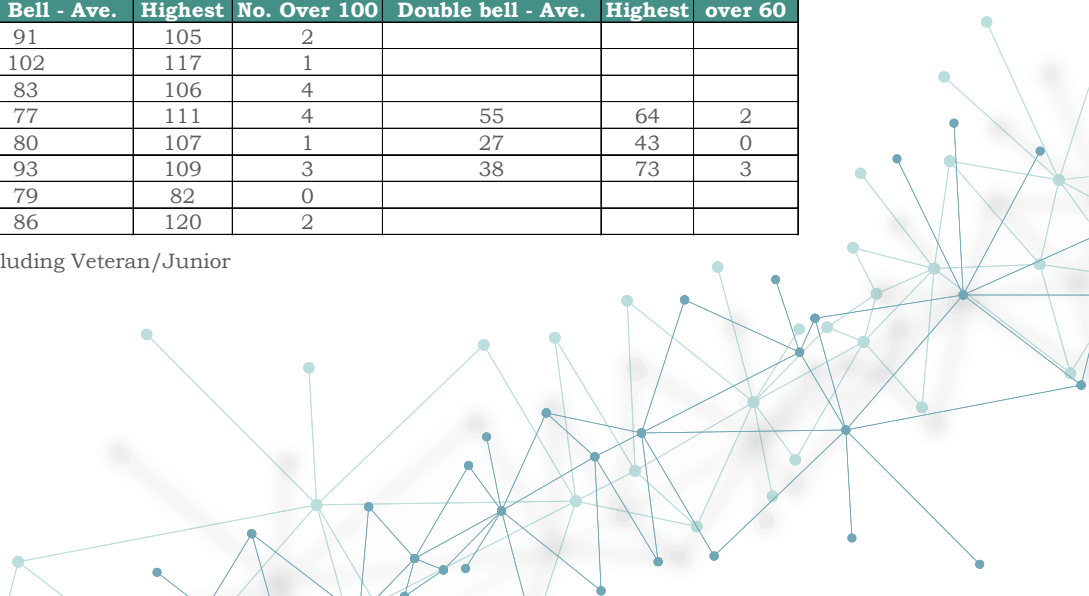

Results on 24kg (Single & Double)

Results on 24(s)	Single Bell - Ave.	Highest	No. Over 100	Double bell - Ave.	Highest	over 60
2016 -IUKL Trials	91	105	2			
2016 -IUKL Worlds	102	117	1			
2017 -IUKL Euros	83	106	4			
2017 -IUKL Worlds	77	111	4	55	64	2
2018 -IUKL Euros	80	107	1	27	43	0
2018 -IUKL Worlds	93	109	3	38	73	3
2018 - WKSF Euros	79	82	0			
2018 - WKSF Worlds	86	120	2			

*Pro/Elite & Amateur results only. Not including Veteran/Junior