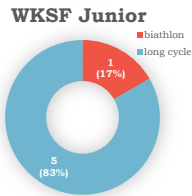

Junior		3
>15	2	
2x16kg Biathlon	1	
2x16kg Long cycle	1	
>18	1	
2x24kg Biathlon	0	
2x24kg Long cycle	1	
Totals (events)		
biathlon	1	
long cycle	5