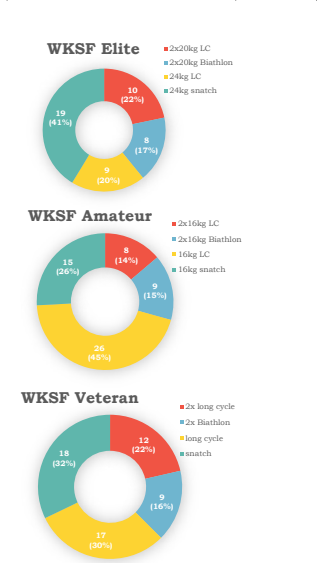

STATISTICS

FROM INTERNATIONAL KETTLEBELL
SPORT COMPETITIONS 2016-2019

FOR PRESENTATION AT:
WKSF GENERAL MEETING
IRELAND, 25/5/2019

FEMALE EVENTS & RESULTS

As part of a review of events available
and single and double kettlebell lift variations

INTERNATIONAL KETTLEBELL SPORT TIMELINE

2018 WORLD CHAMPIONSHIP (Italy)

Results - Female Elite & Amateur

TOTAL	10	8	9	28	21	17	8	9
	2x20kg LC	2x16kg LC	24kg LC	16kg LC	24kg snatch	16kg snatch	2x20kg Biathlon	2x16kg Biathlon
	77	71	62	102	76	170	164	114.5
	78	57	76	105	41	168	122	199
	67	95	74	119	22	148	139	174.5
	79	98	116	98	101	120	203	165.5
	78	50	67	119	87	155	139.5	172
	31	101	120	134	132	154	86.5	146
	62	81	99	119	51	141	120.5	155
	42	44	92	122	58	75	139	97.5
	65		72	126	139	134		114.5
	67			87	82	96		
				90	61	181		
				95	43	160		
				131	35	155		
				70	106	217		
				124	58	222		
				108	121			
				127	71			
				144	70			
				116	56			
				110				
				93				
				123				
				130				
				132				
				131				
				130				
Ave	65	75	86	115	74	153	139	149
Range	48	57	58	74	117	147	116.5	101.5

FEMALES		160
ELITE	46	
2x20kg LC	10	
2x20kg Biathlon	8	
24kg LC	9	
24kg snatch	19	

Amateur		58
2x16kg LC	8	
2x16kg Biathlon	9	
16kg LC	26	
16kg snatch	15	

veteran		56
35-44	29	
2x16kg biathlon	2	
16kg snatch	11	
2x16kg long cycle	7	
16kg Long cycle	9	
45-54	16	
2x16kg biathlon	2	
16kg snatch	5	
2x16kg long cycle	4	
16kg long cycle	5	
55-64	10	
2x12kg biathlon	4	
12kg snatch	2	
2x12kg long cycle	1	
12kg long cycle	3	
65+	1	
2x8kg biathlon	1	
8kg snatch	0	
2x8kg long cycle	0	
8kg long cycle	0	
totals (events)		
2x long cycle	12	
2x Biathlon	9	
long cycle	17	
snatch	18	