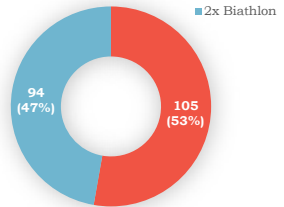

WKSF Male Events 2018