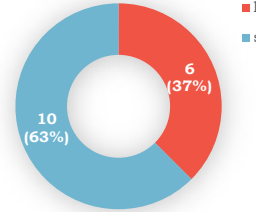

WORLDS 2018 (UZBEKISTAN)

Results - Female

TOTAL	0	6	10	0	0
	2x16kg L	16kg LC	16kg snatch	16kg jer	2x16kg jer
		51	116		
		119	73		
		97	46		
		45	137		
		110	100		
		100	68		
			45		
			266		
			222		
			170		
Ave		87	124		
Range		74	221		

totals (events)	
long cycle	6
snatch	10

IGSF PRO