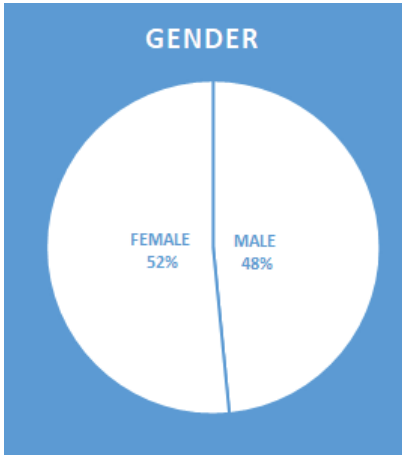

KETTLEBELL SPORT SURVEY RESULTS

Online survey, took place over the course of dec 2017 & Jan 2018. 392 participants.

Not restricted to International Federation/Organisatin results (participants in survey were male & female, all levels, that compete and/or train in Kettlebell Sport)