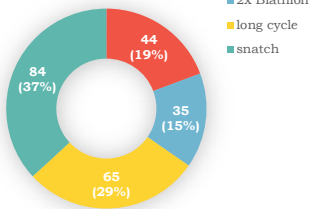

2018 Totals

FEMALES		228
ELITE	64	
2x20kg LC	15	
2x20kg Biathlon	10	
24kg LC	11	
24kg snatch	28	
Total (events)		
2x long cycle	44	
2x Biathlon	35	
long cycle	65	
snatch	84	
Total (lifters)	228	
Elite	64	
Amateur	87	
Veteran	77	
Junior	0	
Total (lifters)	453	
Female	228	
Male	225	

Amateur		87
2x16kg LC	14	
2x16kg Biathlon	15	
16kg LC	32	
16kg snatch	26	
veteran	77	
35-44	35	
2x16kg biathlon	2	
16kg snatch	13	
2x16kg long cycle	8	
16kg Long cycle	12	
45-54	24	
2x16kg biathlon	2	
16kg snatch	12	
2x16kg long cycle	5	
16kg long cycle	5	
55-64	16	
2x12kg biathlon	5	
12kg snatch	4	
2x12kg long cycle	2	
12kg long cycle	5	
65+	2	
2x8kg biathlon	1	
8kg snatch	1	
2x8kg long cycle	0	
8kg long cycle	0	
totals (events)		
2x long cycle	15	
2x Biathlon	10	
long cycle	22	
snatch	30	

MALES		225
ELITE	78	
2x32kg Biathlon	33	
2x32kg Long cycle	45	
Total (events)		
2x long cycle	105	
2x Biathlon	94	
Total (lifters)	225	
Elite	78	
Amateur	104	
Veteran	30	
Junior	13	

Amateur		104
2x24kg Biathlon	25	
2x24kg long cycle	29	
veteran	30	
40-49	19	
2x24kg Biathlon	18	
2x24kg long cycle	10	
50-59	15	
2x24kg Biathlon	12	
2x24kg Long cycle	9	
60-69	10	
2x16kg Biathlon	2	
2x16kg long cycle	2	
70-75	1	
2x12kg Biathlon	1	
2x12kg long cycle	0	
Totals (events)		
biathlon	33	
long cycle	21	
Junior	13	
>15	3	
2x16kg Biathlon	0	
2x16kg Long cycle	3	
>18	8	
2x24kg Biathlon	2	
2x24kg Long cycle	6	
>23	2	
2x32kg Biathlon	1	
2x32kg Long cycle	1	
Totals (events)		
biathlon	3	
long cycle	10	

WKSF Female Events 2018