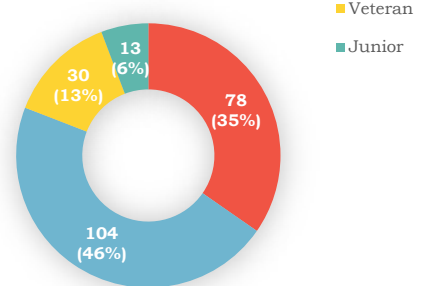

WKSF Female Events 2018

WKSF Male Events 2018

WKSF Female Lifters 2018

WKSF Female / Male Lifters 2018

WKSF Male Lifters 2018

2019 WORLD CHAMPIONSHIP (Ireland)

FEMALES		221
ELITE	53	Amateur 83
2x20kg LC	19	2x16kg LC
2x20kg Biathlon	12	2x16kg Biathlon
24kg LC	8	16kg LC
24kg snatch	14	16kg snatch
2x24kg long cycle	7	
		veteran 85
Total (events)		35-44
2x long cycle	51	2x16kg biathlon
2x Biathlon	37	16kg snatch
long cycle	68	2x16kg long cycle
snatch	65	16kg Long cycle
		45-54
Total (lifters)	223	27
Elite	53	2x16kg biathlon
Amateur	83	16kg snatch
Veteran	85	2x16kg long cycle
Junior	2	16kg long cycle
		55-64
Total (lifters)	397	18
Female	223	2x12kg biathlon
Male	174	12kg snatch
		2x12kg long cycle
		12kg long cycle
		65+
		10
		2x8kg biathlon
		8kg snatch
		2x8kg long cycle
		8kg long cycle
		4
		totals (events)
		2x long cycle
		12
		2x Biathlon
		13
		long cycle
		29
		snatch
		31
		Junior 2
		<15
		2x12kg long cycle
		1
		Student
		16kg snatch
		1