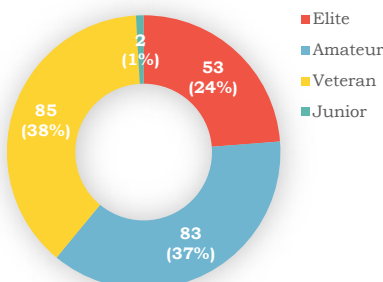

WKSF Female lifters 2019