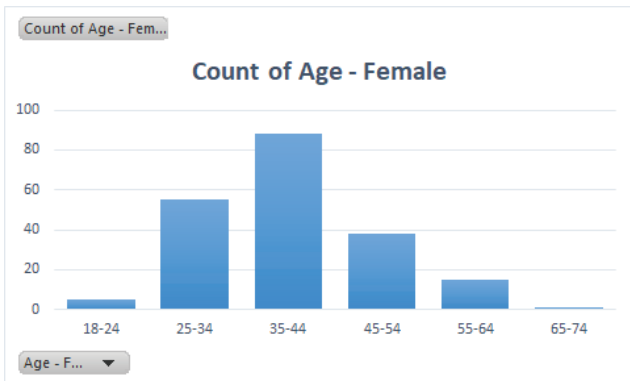

KETTLEBELL SPORT SURVEY RESULTS

Online survey, took place over the course of dec 2017 & Jan 2018. 392 participants.

Not restricted to International Federation/Organisatin results (participants in survey were male & female, all levels, that compete and/or train in Kettlebell Sport)