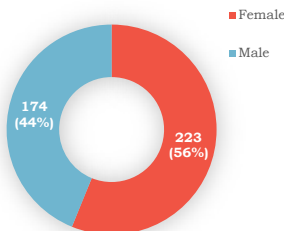

WKSF Female / Male Lifters 2018

WKSF Female lifters 2019