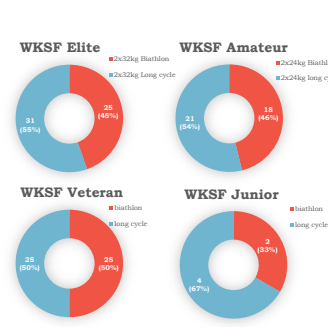

Amateur		58
2x16kg LC	8	
2x16kg Biathlon	9	
16kg LC	26	
16kg snatch	15	

veteran		56
35-44	29	
2x16kg biathlon	2	
16kg snatch	11	
2x16kg long cycle	7	
16kg Long cycle	9	
45-54	16	
2x16kg biathlon	2	
16kg snatch	5	
2x16kg long cycle	4	
16kg long cycle	5	
55-64	10	
2x12kg biathlon	4	
12kg snatch	2	
2x12kg long cycle	1	
12kg long cycle	3	
65+	1	
2x8kg biathlon	1	
8kg snatch	0	
2x8kg long cycle	0	
8kg long cycle	0	
totals (events)		
2x long cycle	12	
2x Biathlon	9	
long cycle	17	
snatch	18	

MALES		160
ELITE	56	
2x32kg Biathlon	25	
2x32kg Long cycle	31