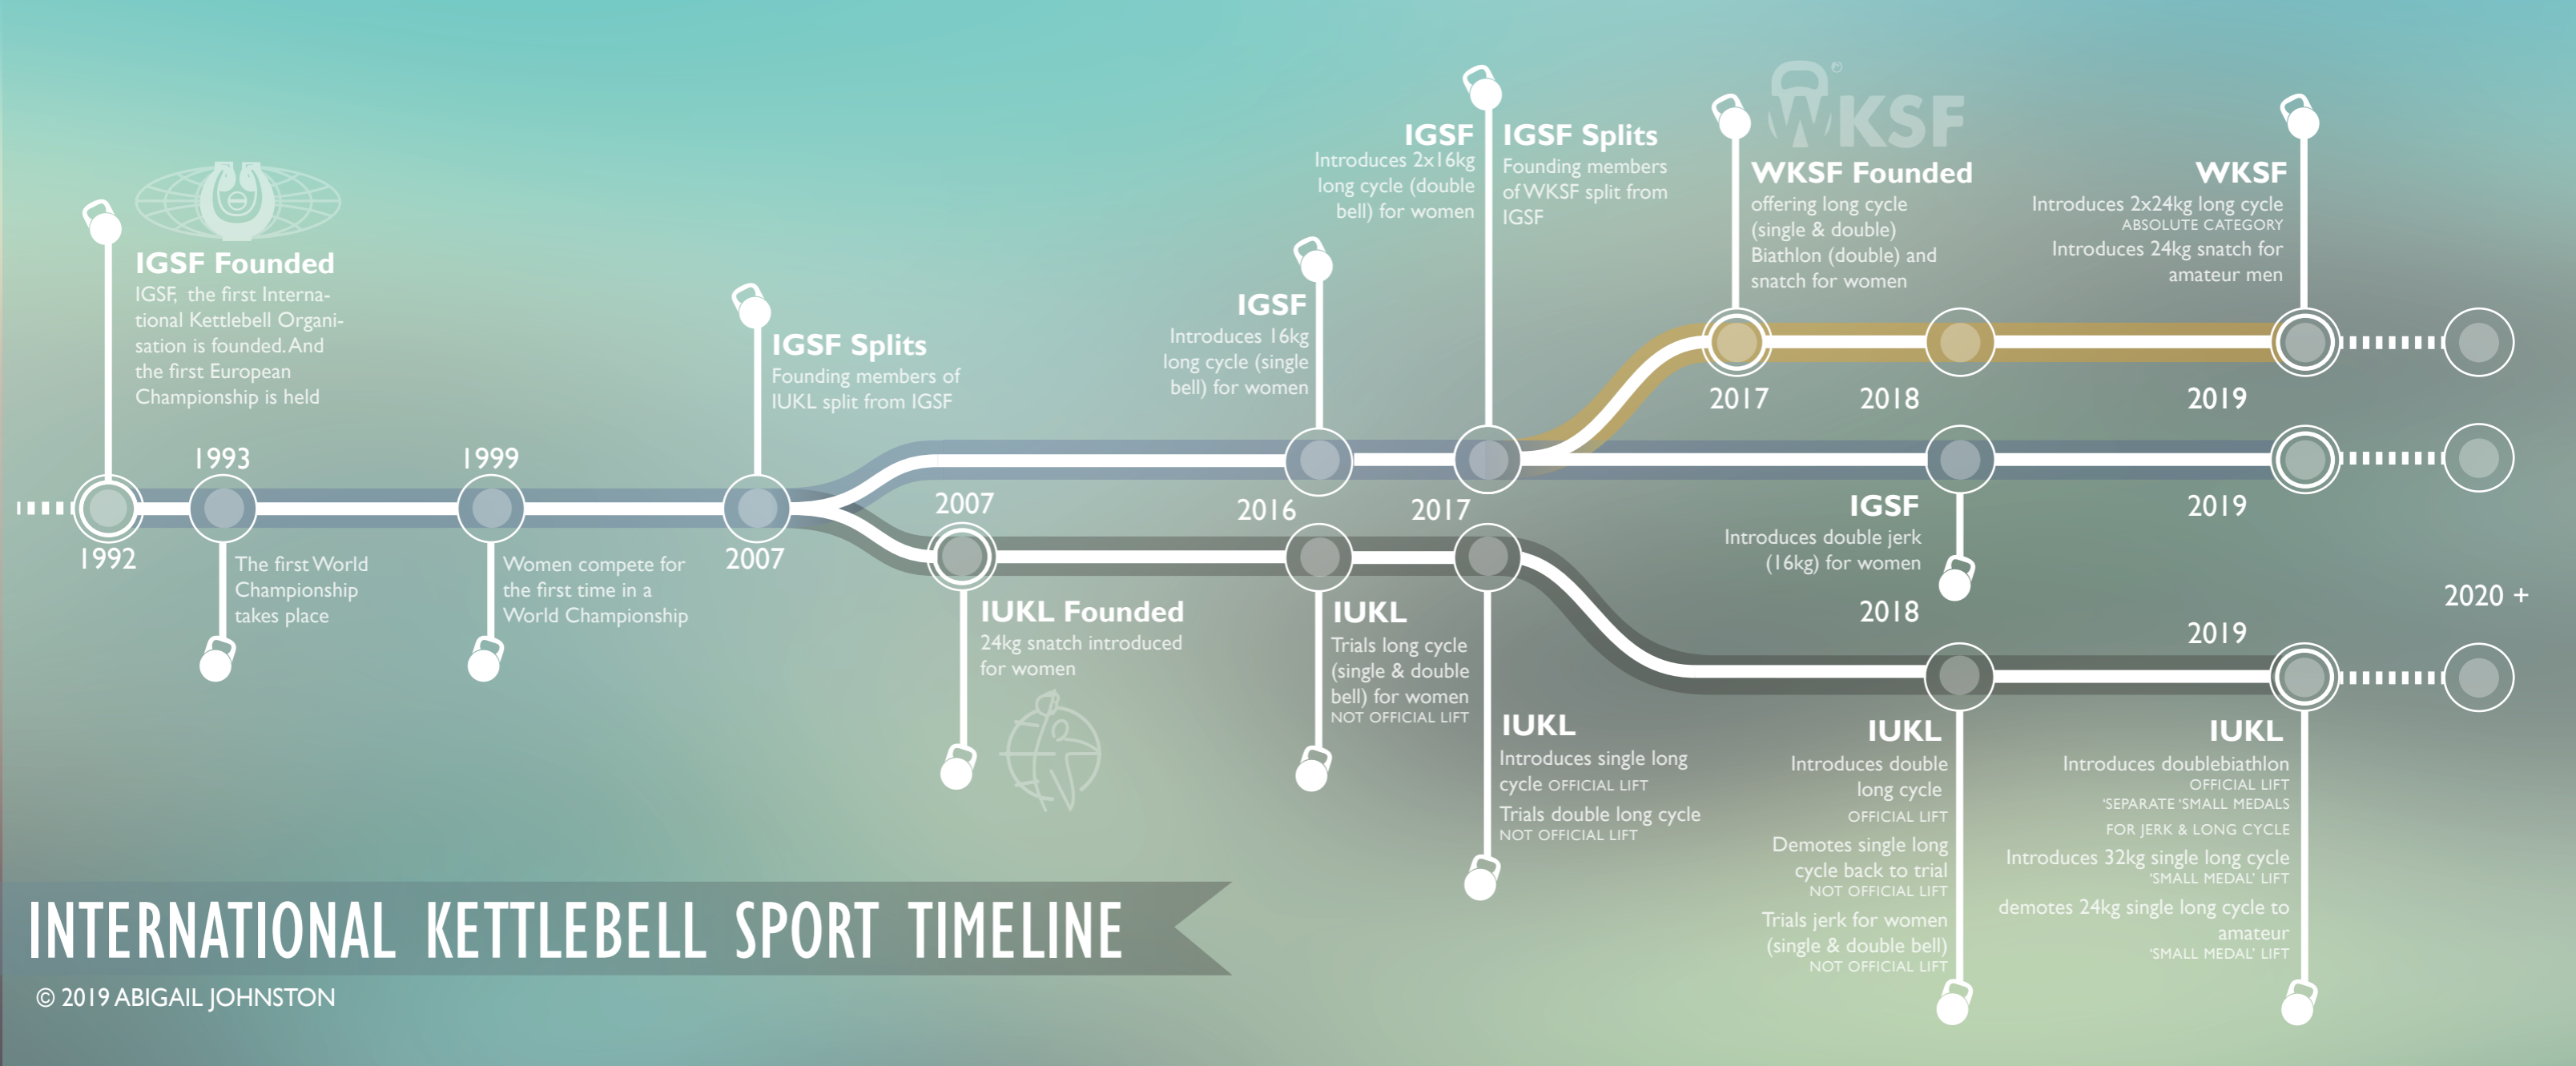

STATISTICS

FROM INTERNATIONAL KETTLEBELL
SPORT COMPETITIONS 2016-2019

FOR PRESENTATION AT:
WKSF GENERAL MEETING
IRELAND, 25/5/2019

FEMALE EVENTS & RESULTS

As part of a review of events available
and single and double kettlebell lift variations

INTERNATIONAL KETTLEBELL SPORT TIMELINE

2018 WORLD CHAMPIONSHIP (Italy)

Results - Female Elite & Amateur

TOTAL	10	8	9	28	21	17	8	9
	2x20kg LC	2x16kg LC	24kg LC	16kg LC	24kg snatch	16kg snatch	2x20kg Biathlon	2x16kg Biathlon
	77	71	62	102	76	170	164	114.5
	78	57	76	105	41	168	122	199
	67	95	74	119	22	148	139	174.5
	79	98	116	98	101	120	203	165.5
	78	50	67	119	87	155	139.5	172
	31	101	120	134	132	154	86.5	146
	62	81	99	119	51	141	120.5	155
	42	44	92	122	58	75	139	97.5
	65		72	126	139	134		114.5
	67			87	82	96		
				90	61	181		
				95	43	160		
				131	35	155		
				70	106	217		
				124	58	222		
				108	121			
				127	71			
				144	70			
				116	56			
				110				
				93				
				123				
				130				
				132				
				131				
				130				
Ave	65	75	86	115	74	153	139	149
Range	48	57	58	74	117	147	116.5	101.5