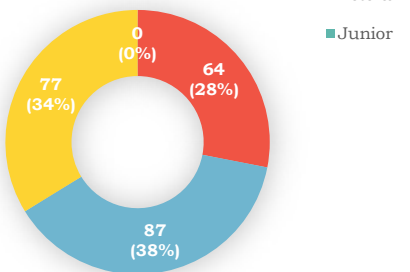

MALES		225
ELITE	78	
2x32kg Biathlon	33	
2x32kg Long cycle	45	
Total (events)		
2x long cycle	105	
2x Biathlon	94	
Total (lifters)	225	
Elite	78	
Amateur	104	
Veteran	30	
Junior	13	

Amateur		104
2x24kg Biathlon	25	
2x24kg long cycle	29	
veteran	30	
40-49	19	
2x24kg Biathlon	18	
2x24kg long cycle	10	
50-59	15	
2x24kg Biathlon	12	
2x24kg Long cycle	9	
60-69	10	
2x16kg Biathlon	2	
2x16kg long cycle	2	
70-75	1	
2x12kg Biathlon	1	
2x12kg long cycle	0	
Totals (events)		
biathlon	33	
long cycle	21	
Junior	13	
>15	3	
2x16kg Biathlon	0	
2x16kg Long cycle	3	
>18	8	
2x24kg Biathlon	2	
2x24kg Long cycle	6	
>23	2	
2x32kg Biathlon	1	
2x32kg Long cycle	1	
Totals (events)		
biathlon	3	
long cycle	10	

WKSF Female Events 2018

WKSF Male Events 2018

WKSF Female Lifters 2018

WKSF Female / Male Lifters 2018

WKSF Male Lifters 2018

2019 WORLD CHAMPIONSHIP (Ireland)

FEMALES		221
ELITE	53	Amateur 83
2x20kg LC	19	2x16kg LC
2x20kg Biathlon	12	2x16kg Biathlon
24kg LC	8	16kg LC
24kg snatch	14	16kg snatch
2x24kg long cycle	7	
		veteran 85
Total (events)		35-44
2x long cycle	51	2x16kg biathlon
2x Biathlon	37	16kg snatch
long cycle	68	2x16kg long cycle
snatch	65	16kg Long cycle
		45-54
Total (lifters)	223	27
Elite	53	2x16kg biathlon
Amateur	83	16kg snatch
Veteran	85	2x16kg long cycle
Junior	2	16kg long cycle
		55-64
Total (lifters)	397	18
Female	223	2x12kg biathlon
Male	174	12kg snatch
		2x12kg long cycle
		12kg long cycle
		65+
		10
		2x8kg biathlon
		8kg snatch
		2x8kg long cycle
		8kg long cycle
		4
		totals (events)
		2x long cycle
		12
		2x Biathlon
		13
		long cycle
		29
		snatch
		31
		Junior 2
		<15
		2x12kg long cycle
		1
		Student
		16kg snatch
		1