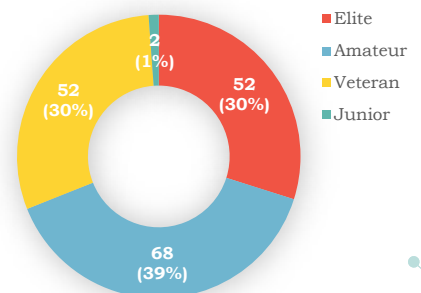

WKSF Male lifters 2019