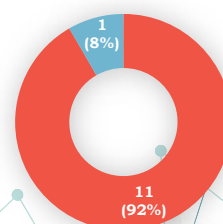

WORLDS 2018 (UZBEKISTAN)

Results - Female

TOTAL	0	6	10	0	0
	2x16kg L	16kg LC	16kg snatch	16kg jer	2x16kg jer
		51	116		
		119	73		
		97	46		
		45	137		
		110	100		
		100	68		
			45		
			266		
			222		
			170		
Ave		87	124		
Range		74	221		

totals (events)	
long cycle	6
snatch	10

IGSF PRO

WORLDS 2017 (GREECE)

Results - Female

TOTAL	16	21	31	0	9
	2x16kg LC	16kg LC	16kg snatch	16kg jerl	2x16kg jer
	55	150	202		88
	44	147	191		154
	101	136	187		127
	99	110	176		107
	99	107	161		104
	95	49	141		123
	94	139	135		121
	82	138	112		92
	117	118	207		62
	109	107	197		
	93	102	190		
	90	95	173		
	87	90	171		
	86	149	161		
	82	141	146		
	80	136	135		
		132	133		
		122	123		
		106	54		
		103	220		
		65	212		
			192		
			190		
			182		
			182		
			180		
			145		
			144		
			112		
Ave	88	116	164		109
Range	73	101	166		92

totals (events)	
2x16kg LC	16
16kg LC	21
16kg snatch	29
2x16kg jerk	9

IGSF PRO

EUROS 2017 (HUNGARY)

Results - Female

TOTAL	0	11	1	0	0
	2x16kg LC	16kg LC	16kg snatch	16kg jerl	2x16kg jer
		127	127		
		125			
		138			
		54			
		63			
		92			
		146			
		140			
		96			
		139			
		130			
Ave		114	127		
Range		92	0		

totals (events)	
16kg LC	11
16kg snatch	1

IGSF PRO