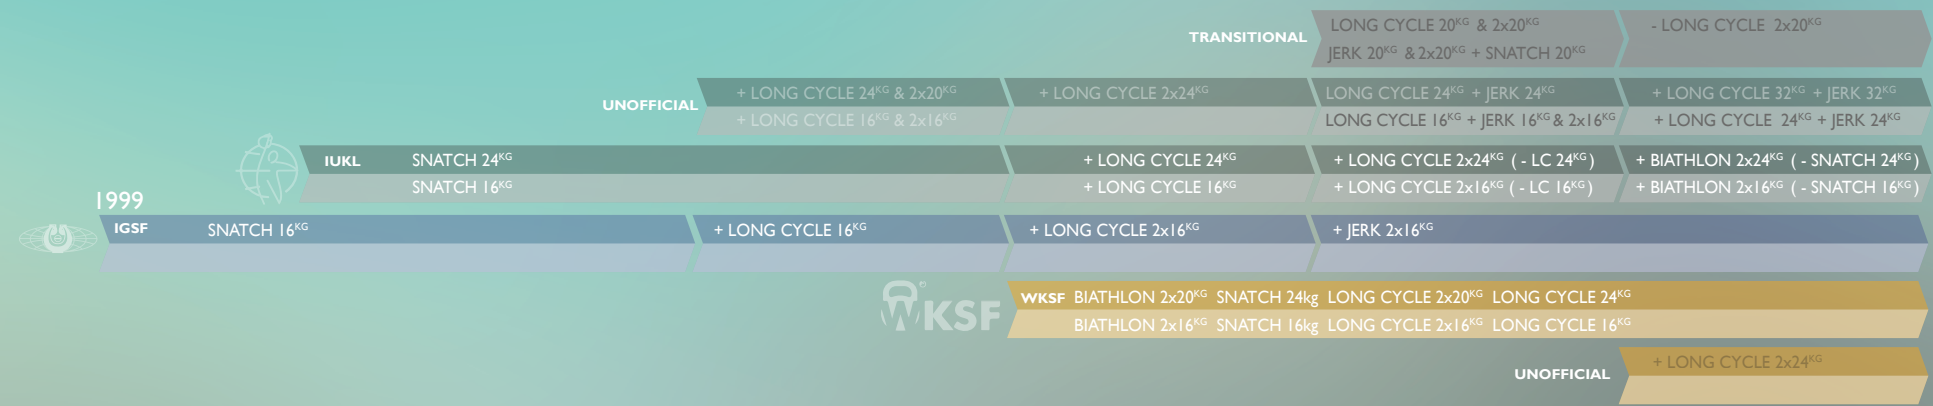

Results on 24kg (Single & Double)

Results on 24(s)	Single Bell - Ave.	Highest	No. Over 100	Double bell - Ave.	Highest	over 60
2016 -IUKL Trials	91	105	2			
2016 -IUKL Worlds	102	117	1			
2017 -IUKL Euros	83	106	4			
2017 -IUKL Worlds	77	111	4	55	64	2
2018 -IUKL Euros	80	107	1	27	43	0
2018 -IUKL Worlds	93	109	3	38	73	3
2018 - WKSF Euros	79	82	0			
2018 - WKSF Worlds	86	120	2			

*Pro/Elite & Amateur results only. Not including Veteran/Junior

INTERNATIONAL COMPETITION EVENTS TIMELINE

PROFESSIONAL
AMATEUR

FEMALE

MALE

No women's lifts available in International Competition until 1999 (7 years)