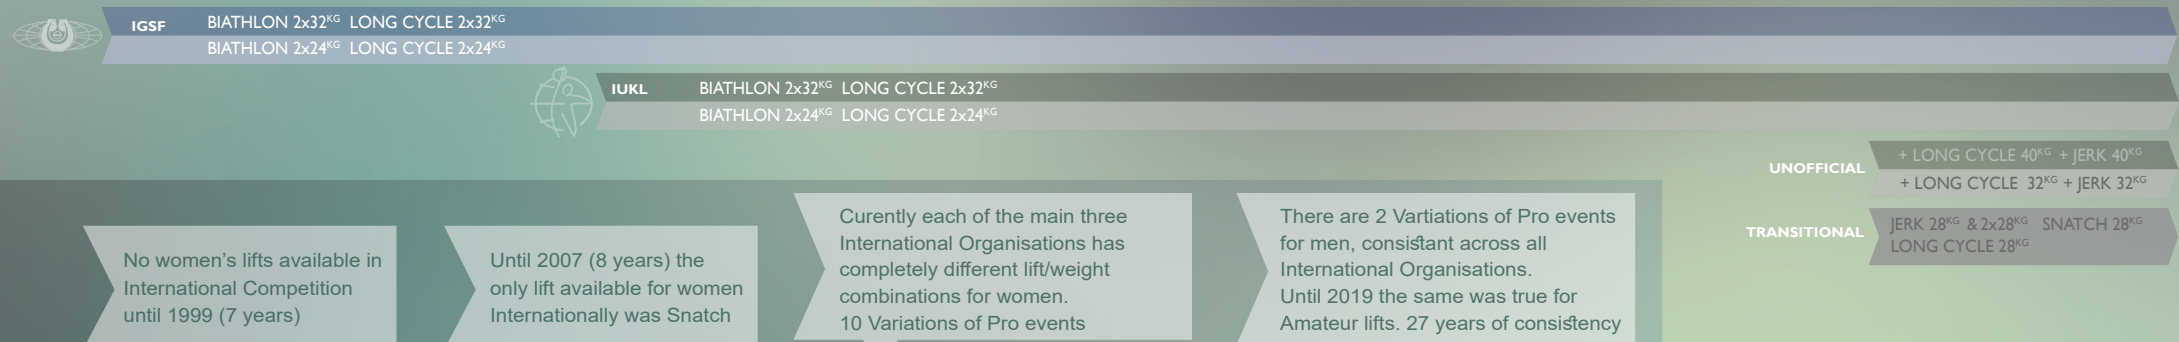

*Pro/Elite & Amateur results only. Not including Veteran/Junior

INTERNATIONAL COMPETITION EVENTS TIMELINE

PROFESSIONAL
AMATEUR

FEMALE

MALE

No women's lifts available in International Competition until 1999 (7 years)