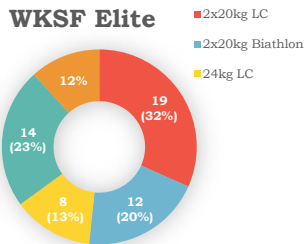

WKSF Female Events 2018

WKSF Male Events 2018

WKSF Female Lifters 2018

WKSF Female / Male Lifters 2018

WKSF Male Lifters 2018

2019 WORLD CHAMPIONSHIP (Ireland)

FEMALES		221
ELITE	53	Amateur 83
2x20kg LC	19	2x16kg LC
2x20kg Biathlon	12	2x16kg Biathlon
24kg LC	8	16kg LC
24kg snatch	14	16kg snatch
2x24kg long cycle	7	
		veteran 85
Total (events)		35-44
2x long cycle	51	2x16kg biathlon
2x Biathlon	37	16kg snatch
long cycle	68	2x16kg long cycle
snatch	65	16kg Long cycle
		45-54
Total (lifters)	223	27
Elite	53	2x16kg biathlon
Amateur	83	16kg snatch
Veteran	85	2x16kg long cycle
Junior	2	16kg long cycle
		55-64
Total (lifters)	397	18
Female	223	2x12kg biathlon
Male	174	12kg snatch
		2x12kg long cycle
		12kg long cycle
		65+
		10
		2x8kg biathlon
		8kg snatch
		2x8kg long cycle
		8kg long cycle
		4
		totals (events)
		2x long cycle
		12
		2x Biathlon
		13
		long cycle
		29
		snatch
		31
		Junior 2
		<15
		2x12kg long cycle
		1
		Student
		16kg snatch
		1

MALES		147
ELITE	52	Amateur 68
2x32kg Biathlon	25	2x24kg Biathlon
2x32kg Long cycle	27	2x24kg long cycle
		24kg snatch
		19
Total (lifters)	174	veteran 52
Elite	52	40-49
Amateur	68	27
Veteran	52	2x24kg Biathlon
Junior	2	6
		2x24kg long cycle
		21
		50-59
		18
		2x24kg Biathlon
		11
		2x24kg Long cycle
		7
		60-69
		7
		2x16kg Biathlon
		4
		2x16kg long cycle
		3
		70-75
		0
		2x12kg Biathlon
		0
		2x12kg long cycle
		0
		Totals (events)
		biathlon
		21
		long cycle
		31
		Junior 2
		<15
		1
		2x16kg Biathlon
		1
		2x16kg Long cycle
		1
		<18
		1
		2x24kg Biathlon
		0
		2x24kg Long cycle
		1
		<23
		0
		2x32kg Biathlon
		2x32kg Long cycle
		0
		Totals (events)
		biathlon
		0
		long cycle
		2