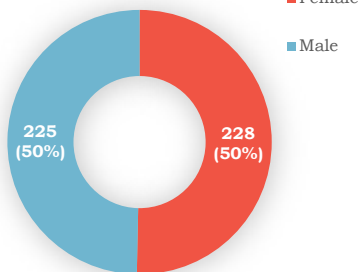

WKSF Female Events 2018

WKSF Male Events 2018

WKSF Female Lifters 2018

WKSF Female / Male Lifters 2018

WKSF Male Lifters 2018

2019 WORLD CHAMPIONSHIP (Ireland)

FEMALES		221
ELITE	53	Amateur 83
2x20kg LC	19	2x16kg LC
2x20kg Biathlon	12	2x16kg Biathlon
24kg LC	8	16kg LC
24kg snatch	14	16kg snatch
2x24kg long cycle	7	
		veteran 85
Total (events)		35-44
2x long cycle	51	2x16kg biathlon
2x Biathlon	37	16kg snatch
long cycle	68	2x16kg long cycle
snatch	65	16kg Long cycle
		45-54
Total (lifters)	223	27
Elite	53	2x16kg biathlon
Amateur	83	16kg snatch
Veteran	85	2x16kg long cycle
Junior	2	16kg long cycle
		55-64
Total (lifters)	397	18
Female	223	2x12kg biathlon
Male	174	12kg snatch
		2x12kg long cycle
		12kg long cycle
		65+
		10
		2x8kg biathlon
		8kg snatch
		2x8kg long cycle
		8kg long cycle
		4
		totals (events)
		2x long cycle
		12
		2x Biathlon
		13
		long cycle
		29
		snatch
		31
		Junior 2
		<15
		2x12kg long cycle
		1
		Student
		16kg snatch
		1