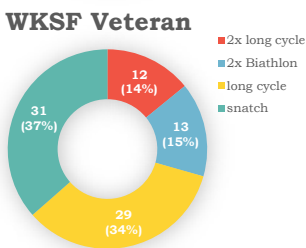

WKSF Female Events 2018

WKSF Male Events 2018

WKSF Female Lifters 2018

WKSF Female / Male Lifters 2018

WKSF Male Lifters 2018

2019 WORLD CHAMPIONSHIP (Ireland)

FEMALES		221
ELITE	53	Amateur 83
2x20kg LC	19	2x16kg LC
2x20kg Biathlon	12	2x16kg Biathlon
24kg LC	8	16kg LC
24kg snatch	14	16kg snatch
2x24kg long cycle	7	
		veteran 85
Total (events)		35-44
2x long cycle	51	2x16kg biathlon
2x Biathlon	37	16kg snatch
long cycle	68	2x16kg long cycle
snatch	65	16kg Long cycle
		45-54
Total (lifters)	223	27
Elite	53	2x16kg biathlon
Amateur	83	16kg snatch
Veteran	85	2x16kg long cycle
Junior	2	16kg long cycle
		55-64
Total (lifters)	397	18
Female	223	2x12kg biathlon
Male	174	12kg snatch
		2x12kg long cycle
		12kg long cycle
		65+
		10
		2x8kg biathlon
		8kg snatch
		2x8kg long cycle
		8kg long cycle
		4
		totals (events)
		2x long cycle
		12
		2x Biathlon
		13
		long cycle
		29
		snatch
		31
		Junior 2
		<15
		2x12kg long cycle
		1
		Student
		16kg snatch
		1

MALES		147
ELITE	52	Amateur 68
2x32kg Biathlon	25	2x24kg Biathlon
2x32kg Long cycle	27	2x24kg long cycle
		24kg snatch
		19
Total (lifters)	174	veteran 52
Elite	52	40-49
Amateur	68	27
Veteran	52	2x24kg Biathlon
Junior	2	6
		2x24kg long cycle
		21
		50-59
		18
		2x24kg Biathlon
		11
		2x24kg Long cycle
		7
		60-69
		7
		2x16kg Biathlon
		4
		2x16kg long cycle
		3
		70-75
		0
		2x12kg Biathlon
		0
		2x12kg long cycle
		0
		Totals (events)
		biathlon
		21
		long cycle
		31
		Junior 2
		<15
		1
		2x16kg Biathlon
		1
		2x16kg Long cycle
		1
		<18
		1
		2x24kg Biathlon
		0
		2x24kg Long cycle
		1
		<23
		0
		2x32kg Biathlon
		2x32kg Long cycle
		0
		Totals (events)
		biathlon
		0
		long cycle
		2